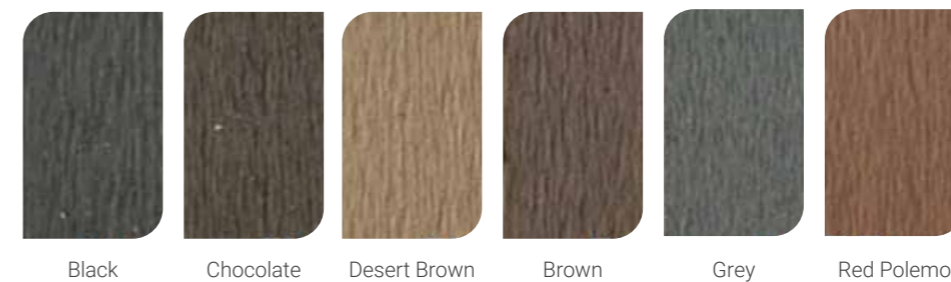

Unique Design

PACTIV Fencing ensures complete privacy with interlocking pickets, offering a consistent and attractive appearance from both sides. It comes in six natural colours and features a well-framed design at the top and bottom.

Eco-Friendly

We make eco-friendly composite fencing from 95% recycled biomass composite materials that includes wood and bamboo sawdust, straw and plastics.

Choose the style and colour that suits your lifestyle

PACTIV fencing comes with diverse, luxurious colours of choice, all of which provide the fade-less and stain-less colour you'll enjoy for decades. So fall in love with one wisely.

PROFILE		DESCRIPTION	
Hollow Grooved Edge Board	Seven-hole		190mm x 15.5mm x 2200mm
	Five-hole		150mm x 25mm x 2200mm
Fence Post			120mm x 120mm x 1900mm
Solid Grooved Edge Board			120mm x 120mm
Solid Grooved Edge Board			60mm x 60mm x 1000mm

A choice of six colours

Black Chocolate Desert Brown Brown Grey Red Polemo

Tailored fencing sizes are at your service. Contact us to explore your specific requirements.

M +64 21 288 6090
T +64 9 558 3060
E alancheng@pactiv.co.nz
W www.pactiv.co.nz